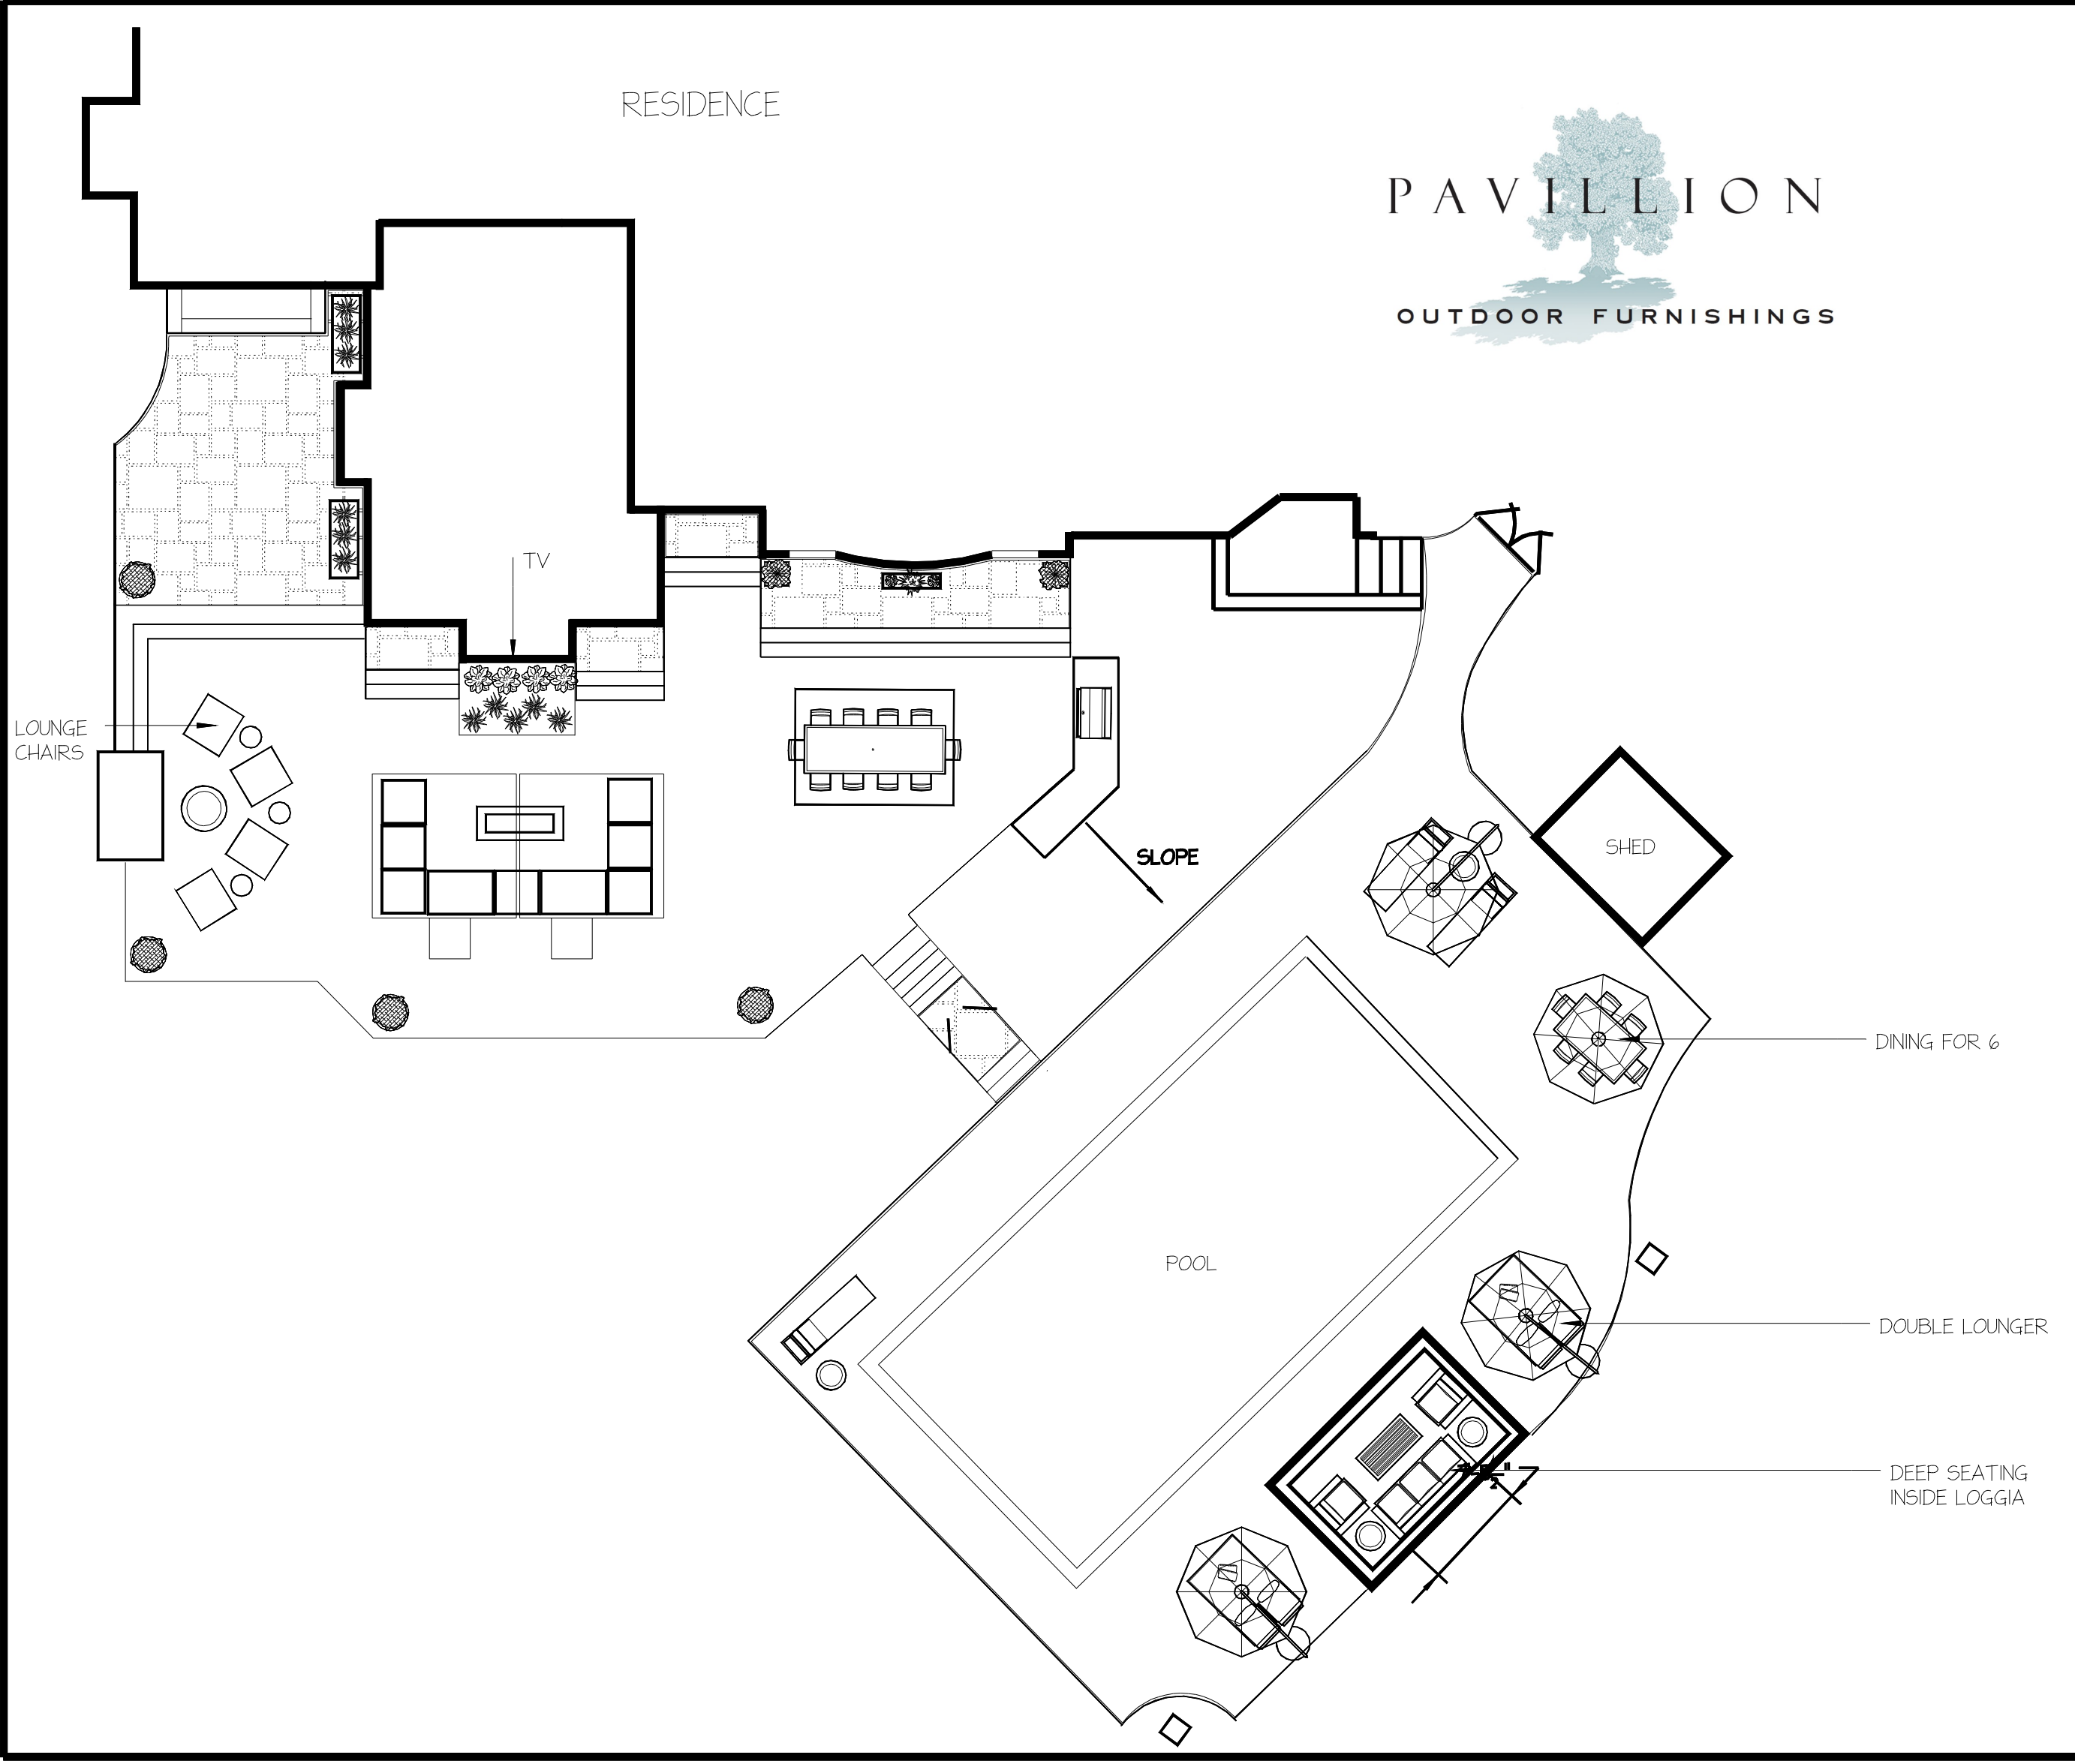

RESIDENCE

PAVILLION
OUTDOOR FURNISHINGS

LOUNGE CHAIRS

TV

SLOPE

SHED

DINING FOR 6

POOL

DOUBLE LOUNGER

DEEP SEATING
INSIDE LOGGIA